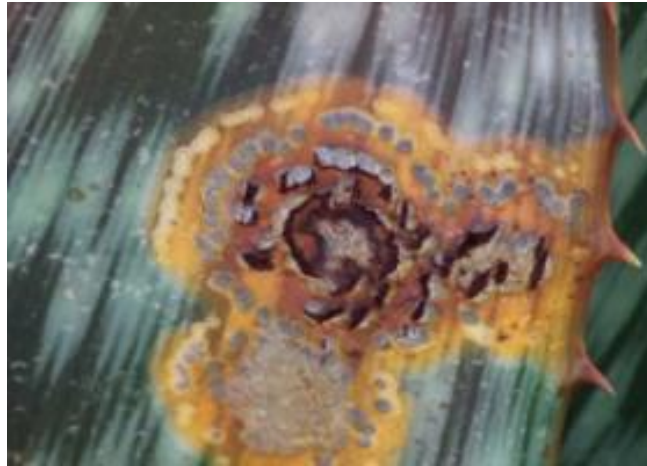

# Rust

This is a very aggressive fungus that attaches itself to any part of the leaf surface. When established, it starts showing as a yellow spot below the leaf skin, gradually growing until it is a small coin size. The leaf skin then perforates, exposing the rust coloured spores that look like reddish brown powder. The wind will distribute the spores over a wide area, where they quickly establish and grow.